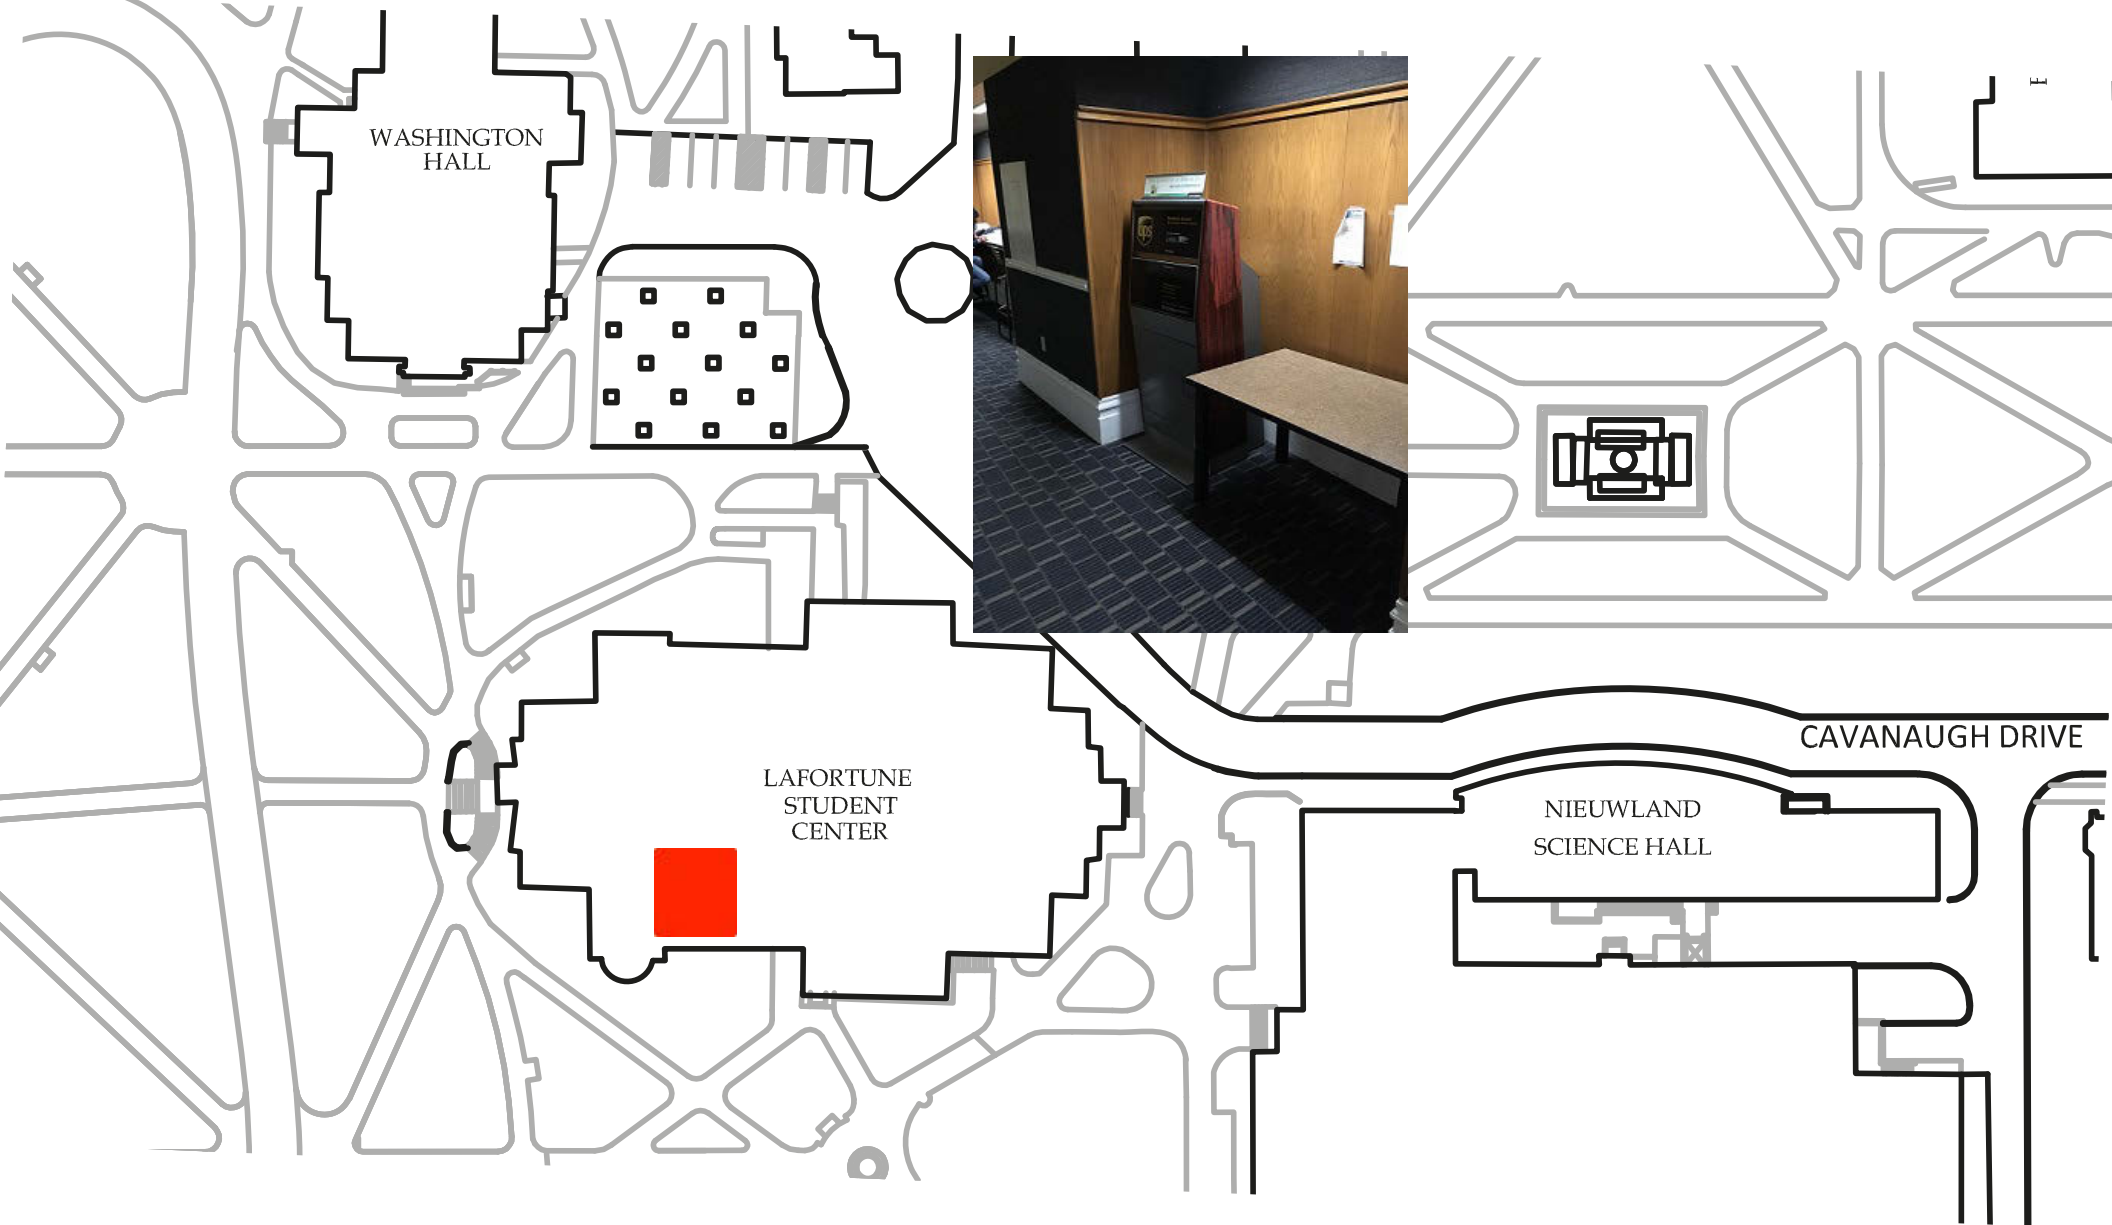

UPS Drop Box Locations – University of Notre Dame

1. LaFortune Student Center --- Interior, Southside/Southwest Corner Hallway
2. Mendoza Col. Business ----- Interior, Northside/Northwest Entrance (The Kelly Bldg.)
3. O’Shaughnessy Hall ----- Interior, Westside/Northwest Entrance (Vending area)
4. Grace Hall ----- Exterior, Northeast Corner Lobby Entrance
5. Hesburgh Library ----- Exterior, Eastside Entrance
6. McKenna Hall ----- Exterior, North Entrance Curbside
7. Mail Distribution Center----- Exterior, Eastside Parking Lot Curbside

For packages too large to fit inside the UPS Drop Box, prepaid and labeled packages can be left at the **East Gatehouse** (Parking monitor station located on Holy Cross Drive from 7am to 7pm only) or can be accepted at no additional cost at **The UPS Store** locations nearby:

- 2043 S. Bend Ave., South Bend, IN 46637 (Martin’s Super Market Plaza, corner of Ironwood Drive and SR-23)
- 5776 Grape Rd., Mishawaka, IN 46545 (Across from McDonald’s, corner of Grape Rd. and Indian Ridge Blvd.)
- Visit <https://www.ups.com> for other nearby locations and location information (Zip 46556)

LEWIS
HALL

HOLY CROSS DRIVE

EAST GATEHOUSE

FLANNER

GRACE

#1

#2