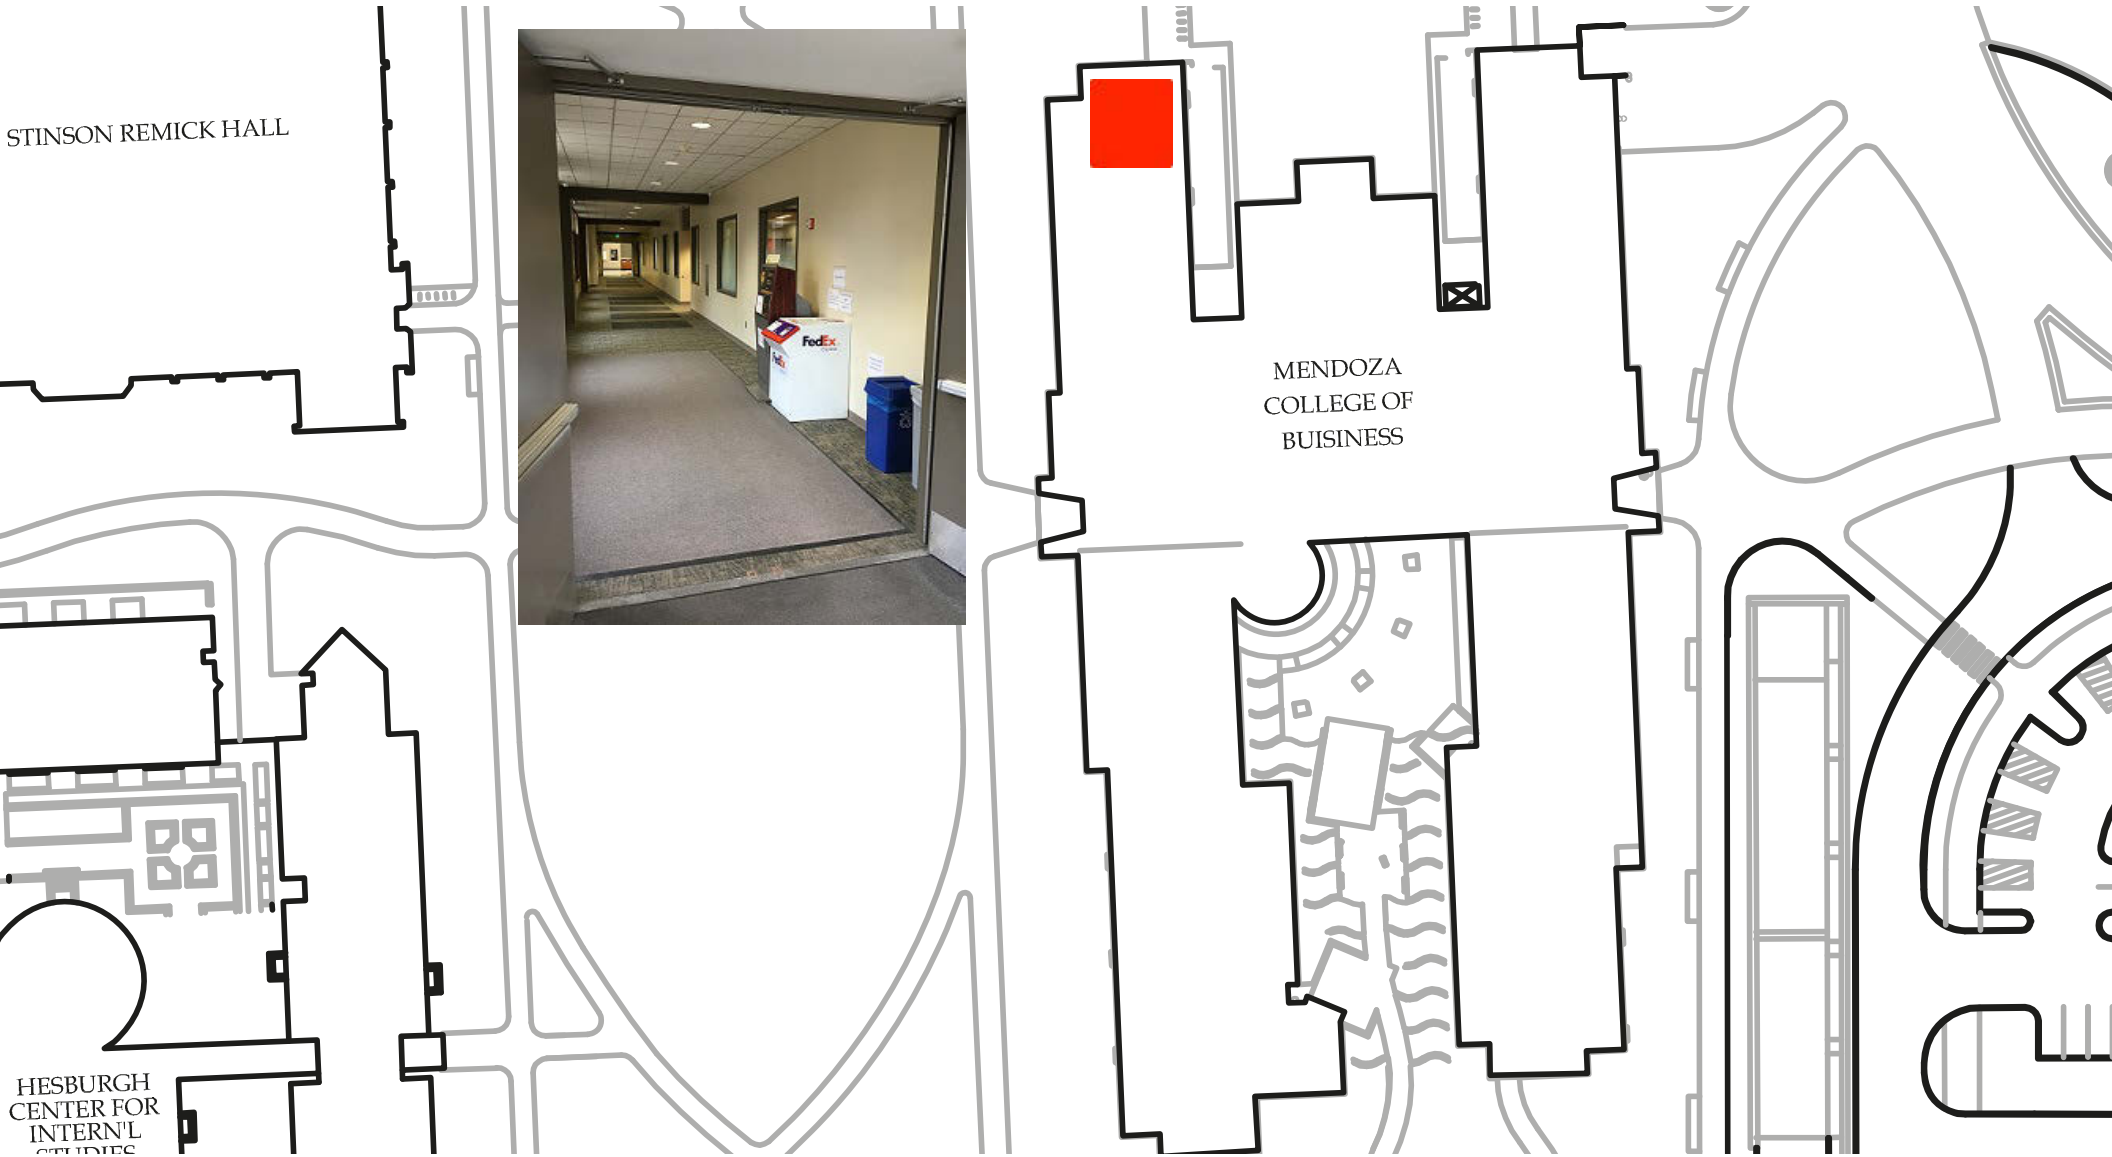

UPS Drop Box Locations – University of Notre Dame

1. LaFortune Student Center --- Interior, Southside/Southwest Corner Hallway
2. Mendoza Col. Business ----- Interior, Northside/Northwest Entrance (The Kelly Bldg.)
3. O’Shaughnessy Hall ----- Interior, Westside/Northwest Entrance (Vending area)
4. Grace Hall ----- Exterior, Northeast Corner Lobby Entrance
5. Hesburgh Library ----- Exterior, Eastside Entrance
6. McKenna Hall ----- Exterior, North Entrance Curbside
7. Mail Distribution Center----- Exterior, Eastside Parking Lot Curbside

WASHINGTON
HALL

LAFORTUNE
STUDENT
CENTER

NIEUWLAND
SCIENCE HALL

CAVANAUGH DRIVE

STINSON REMICK HALL

MENDOZA
COLLEGE OF
BUSINESS

HESBURGH
CENTER FOR
INTERN'L
STUDIES

RILEY HALL OF ART AND DESIGN

MALLOY HALL

O'SHAUGHNESSY
LIBERAL AND FINE ARTS BLDG.

DECIO FACULTY HALL

DECIO FACULTY HALL

MORRIS
INN

NOTRE DAME AVE.

MCKENNA HALL

STINSON REMICK HALL