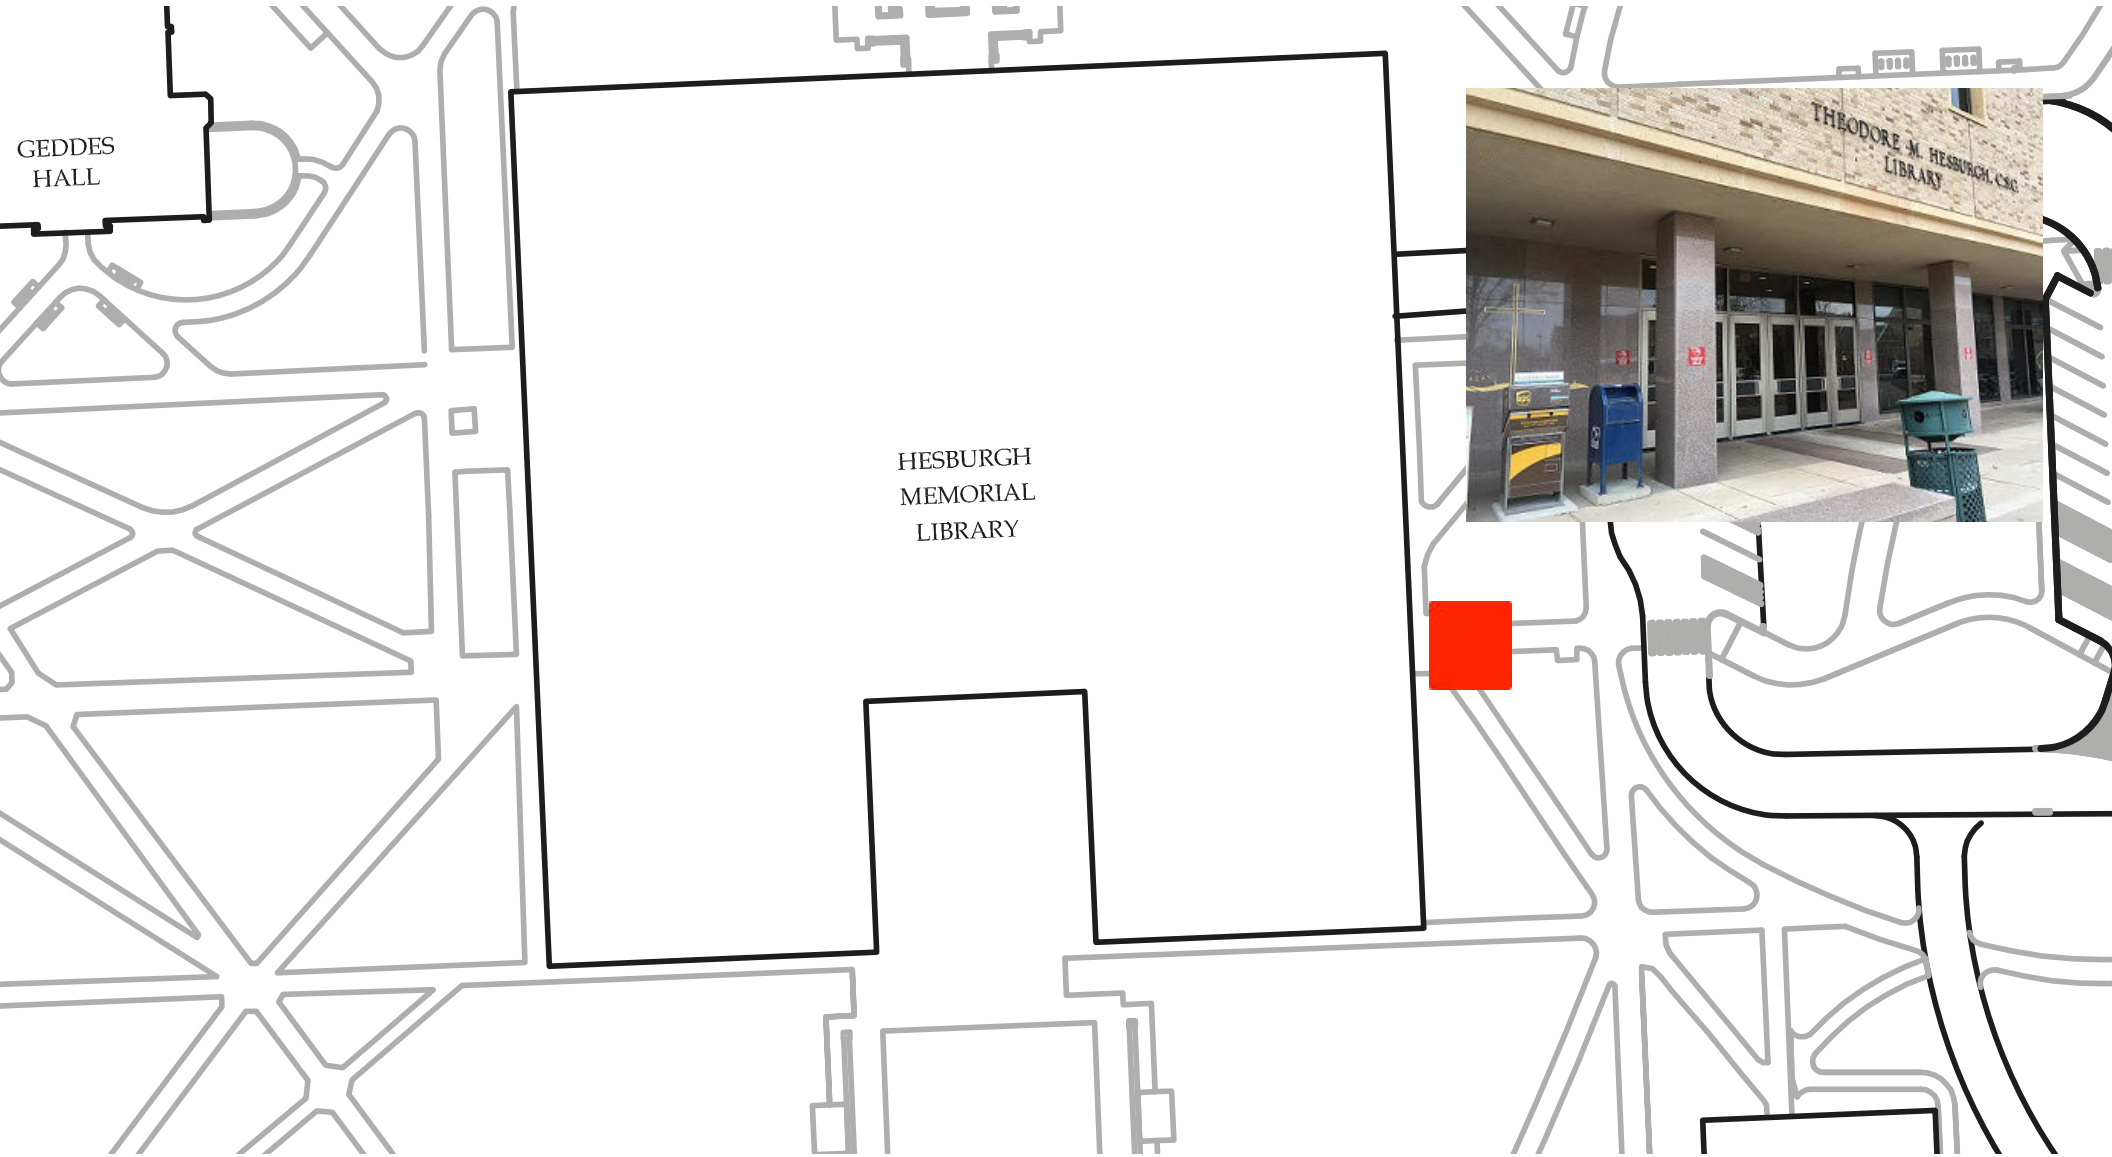

UPS Drop Box Locations – University of Notre Dame

1. LaFortune Student Center --- Interior, Southside/Southwest Corner Hallway
2. Mendoza Col. Business ----- Interior, Northside/Northwest Entrance (The Kelly Bldg.)
3. O’Shaughnessy Hall ----- Interior, Westside/Northwest Entrance (Vending area)
4. Grace Hall ----- Exterior, Northeast Corner Lobby Entrance
5. Hesburgh Library ----- Exterior, Eastside Entrance
6. McKenna Hall ----- Exterior, North Entrance Curbside
7. Mail Distribution Center----- Exterior, Eastside Parking Lot Curbside

- 2043 S. Bend Ave., South Bend, IN 46637 (Martin’s Super Market Plaza, corner of Ironwood Drive and SR-23)
- 5776 Grape Rd., Mishawaka, IN 46545 (Across from McDonald’s, corner of Grape Rd. and Indian Ridge Blvd.)
- Visit <https://www.ups.com> for other nearby locations and location information (Zip 46556)

MALLOY HALL

O'SHAUGHNESSY
LIBERAL AND FINE ARTS BLDG.

DECIO FACULTY HALL

DECIO FACULTY HALL

MORRIS
INN

NOTRE DAME AVE.

MCKENNA HALL

STINSON REMICK HALL