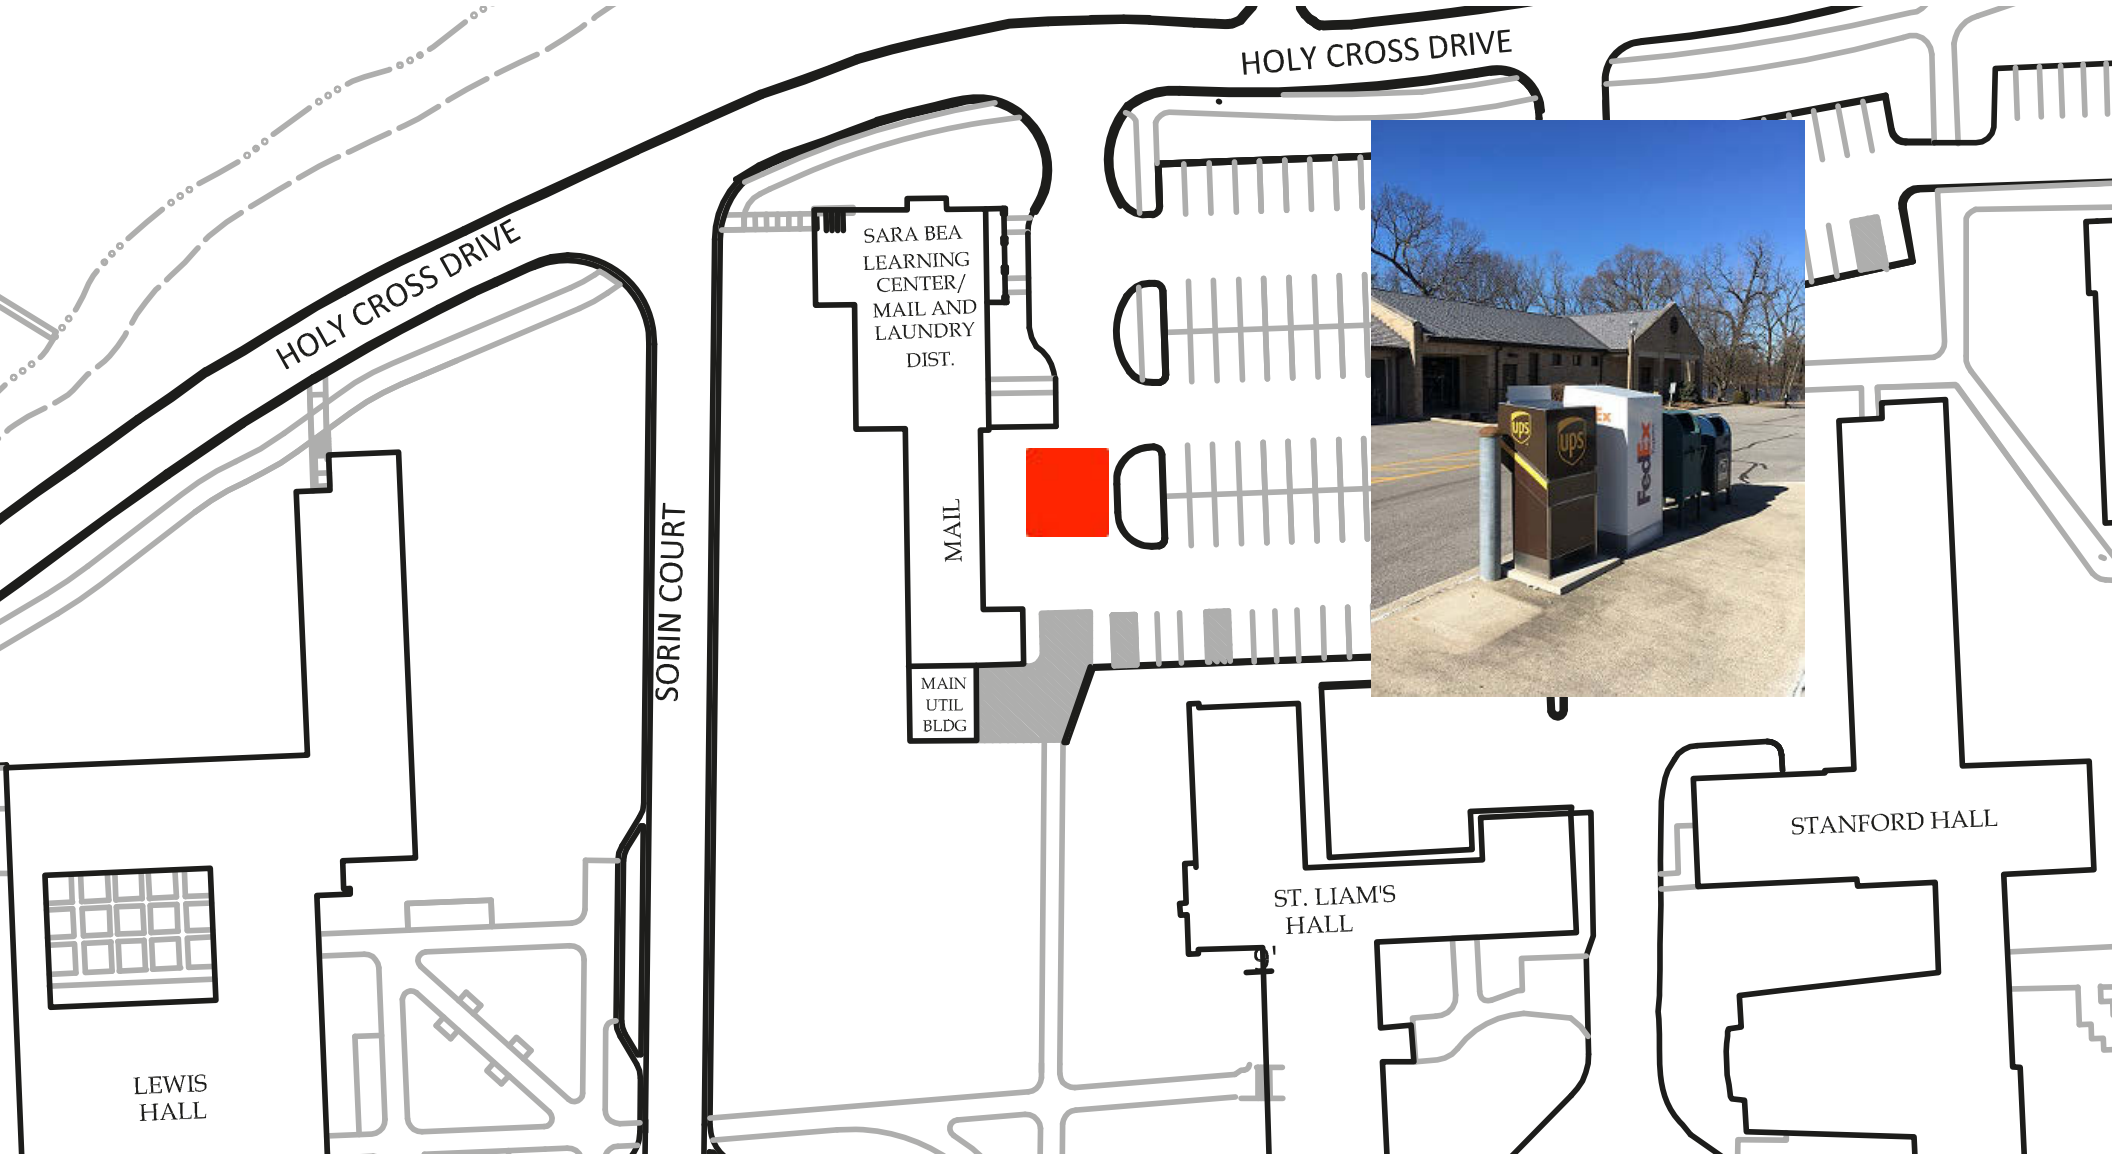

UPS Drop Box Locations – University of Notre Dame

1. LaFortune Student Center --- Interior, Southside/Southwest Corner Hallway
2. Mendoza Col. Business ----- Interior, Northside/Northwest Entrance (The Kelly Bldg.)
3. O’Shaughnessy Hall ----- Interior, Westside/Northwest Entrance (Vending area)
4. Grace Hall ----- Exterior, Northeast Corner Lobby Entrance
5. Hesburgh Library ----- Exterior, Eastside Entrance
6. McKenna Hall ----- Exterior, North Entrance Curbside
7. Mail Distribution Center----- Exterior, Eastside Parking Lot Curbside

For packages too large to fit inside the UPS Drop Box, prepaid and labeled packages can be left at the **East Gatehouse** (Parking monitor station located on Holy Cross Drive from 7am to 7pm only) or can be accepted at no additional cost at **The UPS Store** locations nearby:

- 2043 S. Bend Ave., South Bend, IN 46637 (Martin’s Super Market Plaza, corner of Ironwood Drive and SR-23)
- 5776 Grape Rd., Mishawaka, IN 46545 (Across from McDonald’s, corner of Grape Rd. and Indian Ridge Blvd.)
- Visit <https://www.ups.com> for other nearby locations and location information (Zip 46556)

MALLOY HALL

O'SHAUGHNESSY
LIBERAL AND FINE ARTS BLDG.

DECIO FACULTY HALL

DECIO FACULTY HALL

MORRIS
INN

NOTRE DAME AVE.

MCKENNA HALL

STINSON REMICK HALL