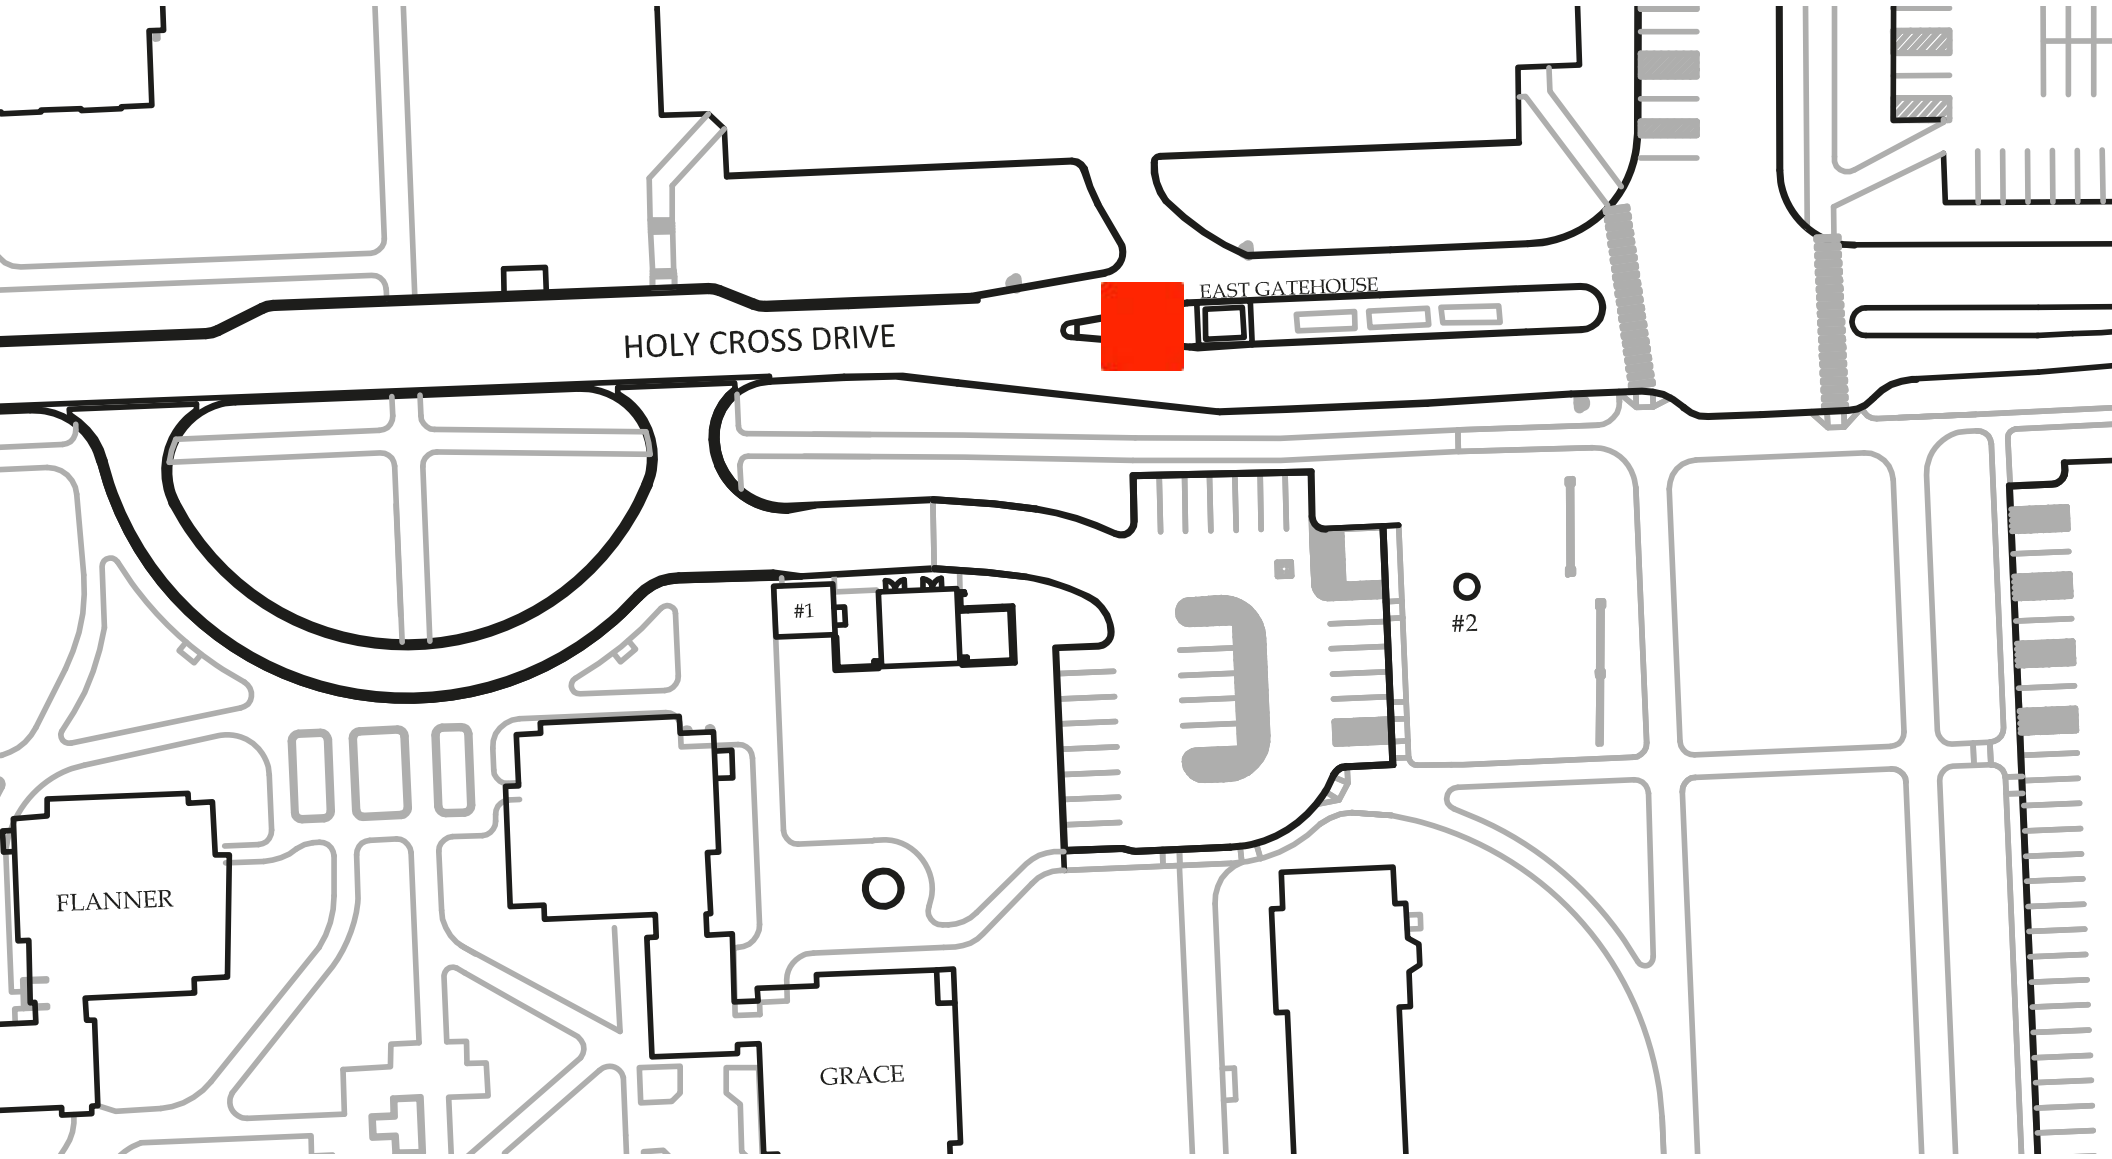

HOLY CROSS DRIVE

EAST GATEHOUSE

FLANNER

GRACE

#1

#2