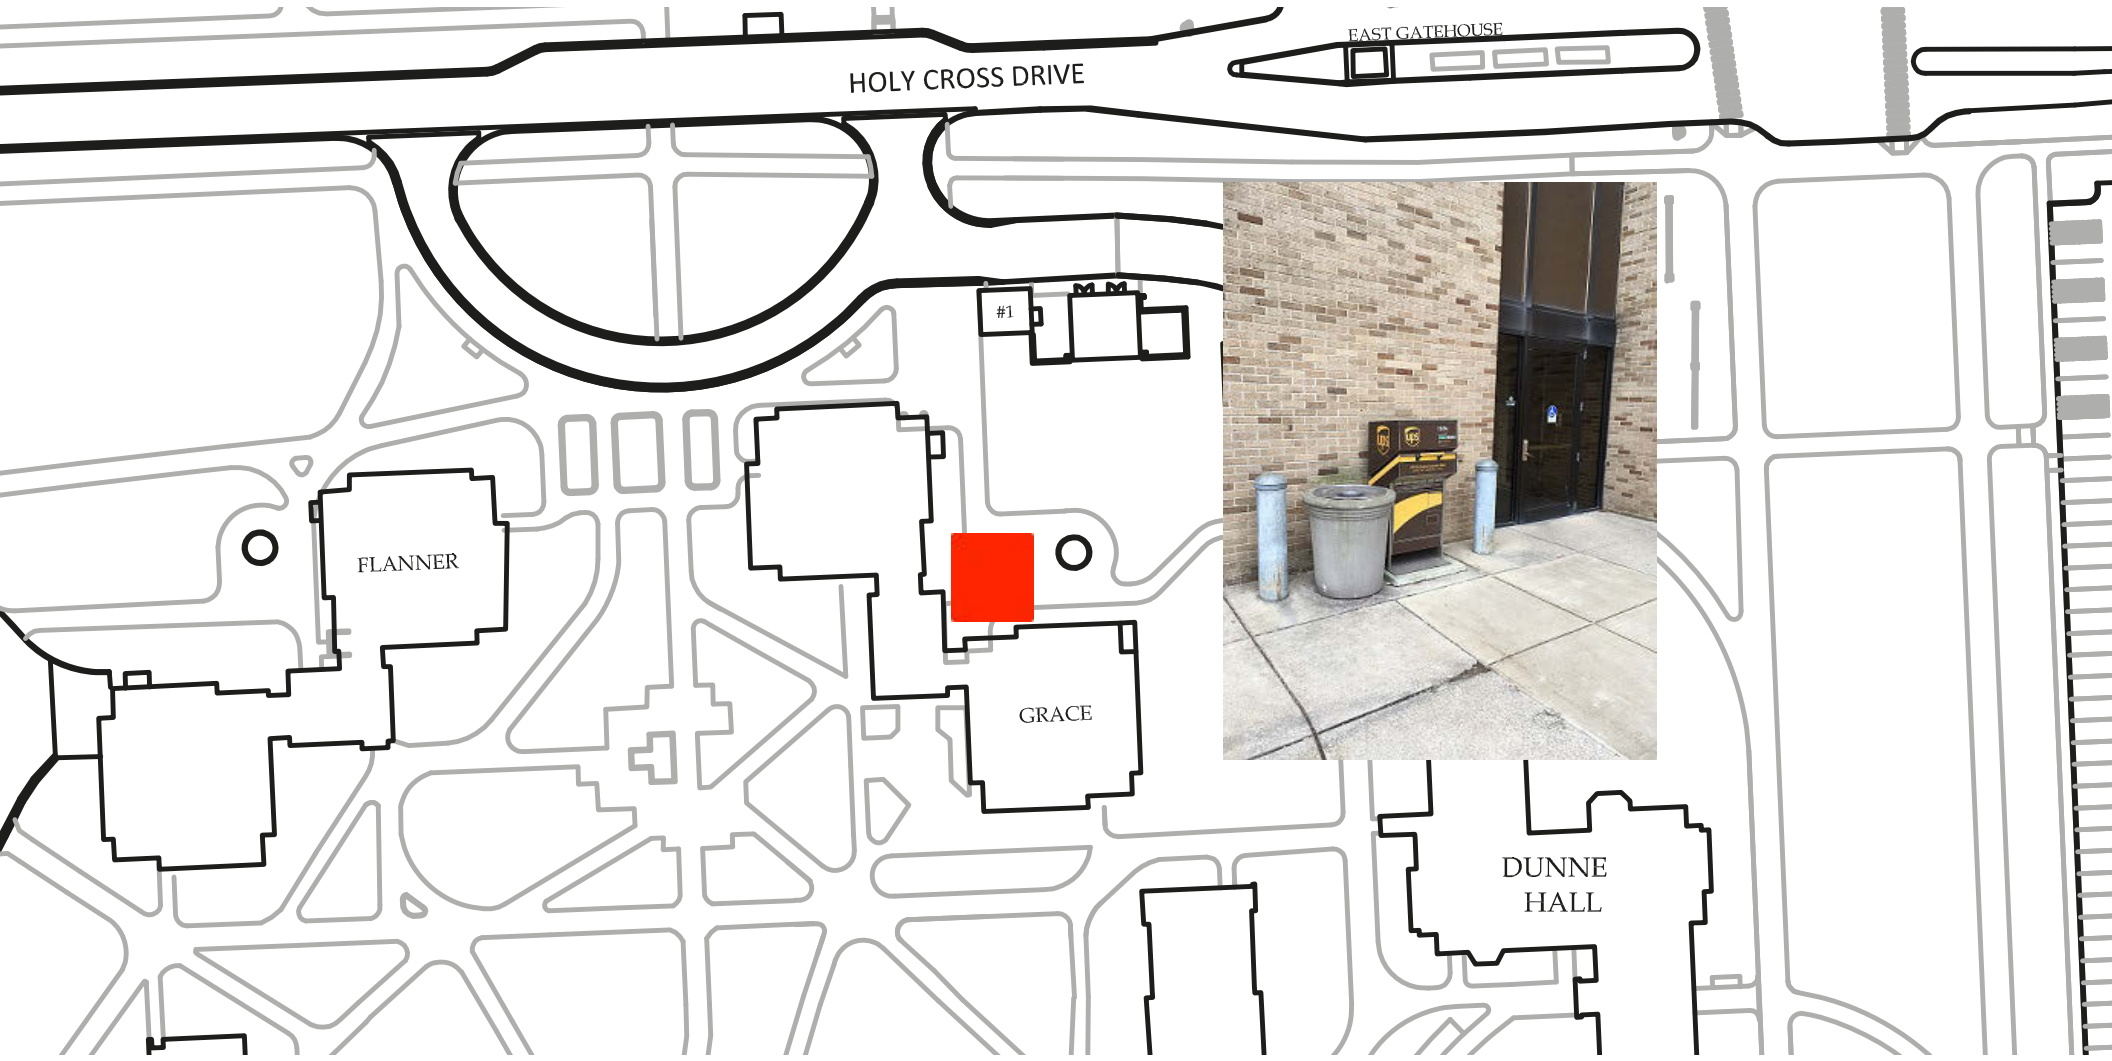

For packages too large to fit inside the UPS Drop Box, prepaid and labeled packages can be left at the **East Gatehouse** (Parking monitor station located on Holy Cross Drive from 7am to 7pm only) or can be accepted at no additional cost at **The UPS Store** locations nearby:

- 2043 S. Bend Ave., South Bend, IN 46637 (Martin’s Super Market Plaza, corner of Ironwood Drive and SR-23)
- 5776 Grape Rd., Mishawaka, IN 46545 (Across from McDonald’s, corner of Grape Rd. and Indian Ridge Blvd.)
- Visit <https://www.ups.com> for other nearby locations and location information (Zip 46556)

WASHINGTON
HALL

LAFORTUNE
STUDENT
CENTER

NIEUWLAND
SCIENCE HALL

CAVANAUGH DRIVE

STINSON REMICK HALL

MENDOZA
COLLEGE OF
BUSINESS

HESBURGH
CENTER FOR
INTERN'L
STUDIES

RILEY HALL OF ART AND DESIGN

MALLOY HALL

O'SHAUGHNESSY
LIBERAL AND FINE ARTS BLDG.

DECIO FACULTY HALL

DECIO FACULTY HALL

MORRIS
INN

NOTRE DAME AVE.

MCKENNA HALL

STINSON REMICK HALL