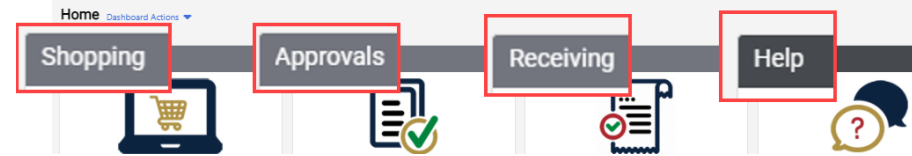

3. Home Dashboard Tiles