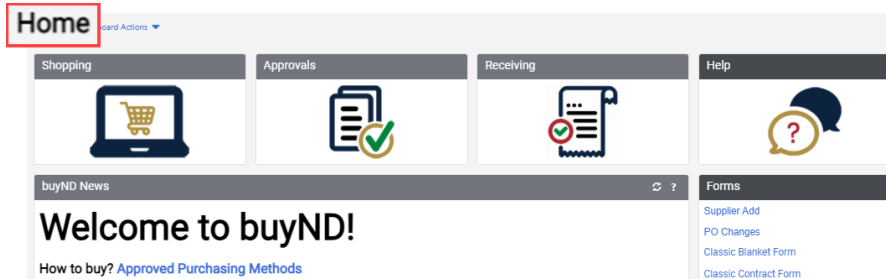

## 1. Home Dashboard

- When you log into buyND+ the **Home** dashboard appears.

## 2. Home Dashboard Navigation

- The tiles on the dashboard will guide you to specific locations in the system.
- Simply click on the tile to be redirected to the appropriate dashboard.
  - Shopping** tile will take you to the guided shopping dashboard
  - Approvals** tile will take you to your approvals dashboard
  - Receiving** tile will take you to your receiving dashboard
  - Help** tile will take you to the help information & documentation